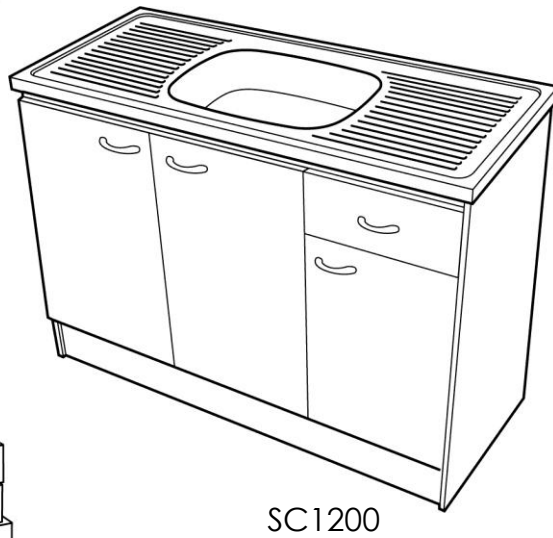

Totara Utility Cabinet Packs

Totarapak

Sink & Cabinet Packs

The complete solution, in one convenient package.

Supplied "Ready to Assemble" Totarapaks are the perfect solution for baches, sleepouts, factory units, shops.

Features

Genuine 18/10 T304 Stainless Steel sink bench

16mm White Melamine cabinetry, supplied with all necessary fittings for assembly.

2mm PVC edge clashing.

16mm White Melamine shelf.

SC1200 features metal sided drawer and ball bearing runners.

Model SC900

900mm L x 535mm W x 900mmH

Model SC1200

1200mm L x 535mm W x 900mmH

Totara Marketing Ltd
PO Box 484
Silverdale
Auckland
P 64 9 4260084
F 64 9 4260042
info@totaramarketing.co.nz
www.totaramarketing.co.nz